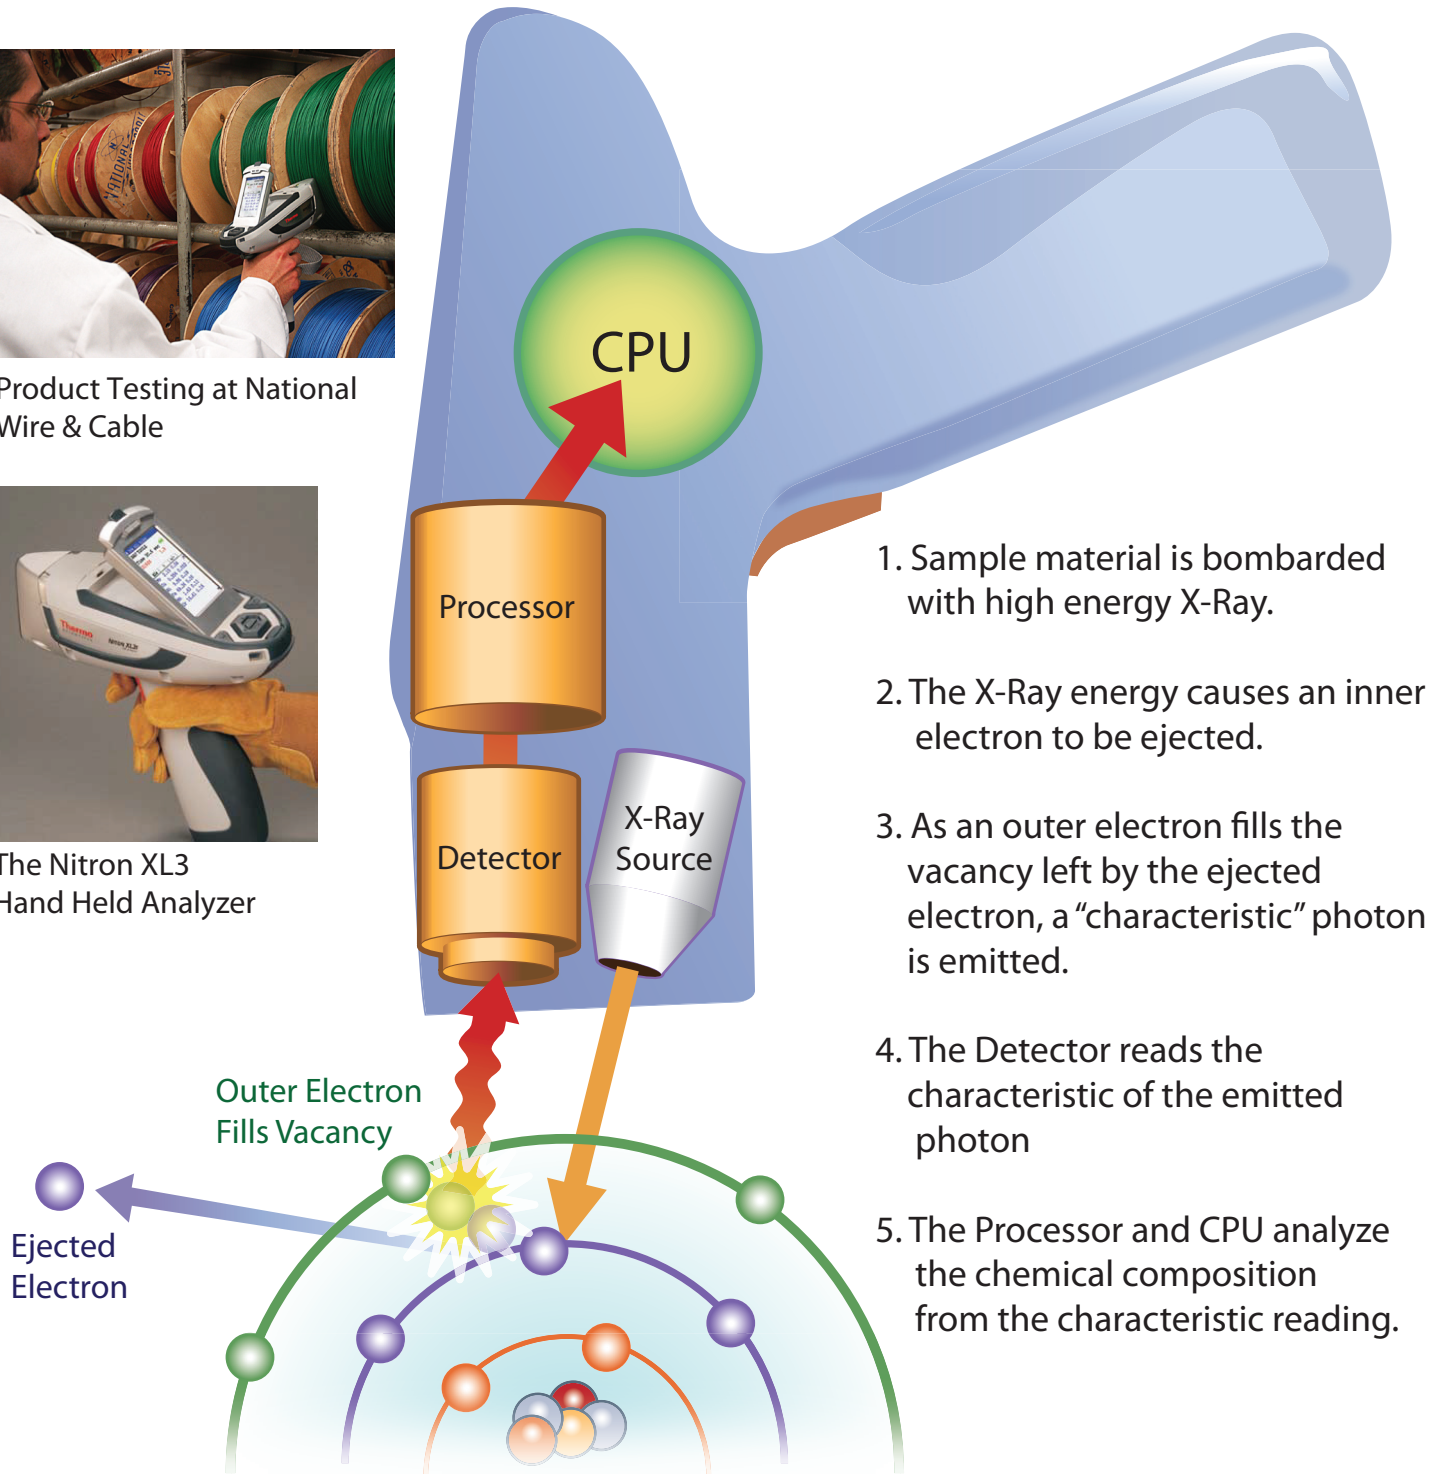

How X-Ray Fluorescence Works

Product Testing at National Wire & Cable

The Nitron XL3 Hand Held Analyzer

 **National Wire & Cable**
Custom Cable Manufacturing
an ESOP - Employee Owned Company

136 San Fernando Road, Los Angeles, CA 90031
office: 323-225-5611 • fax: 323-225-4630
www.NationalWire.com